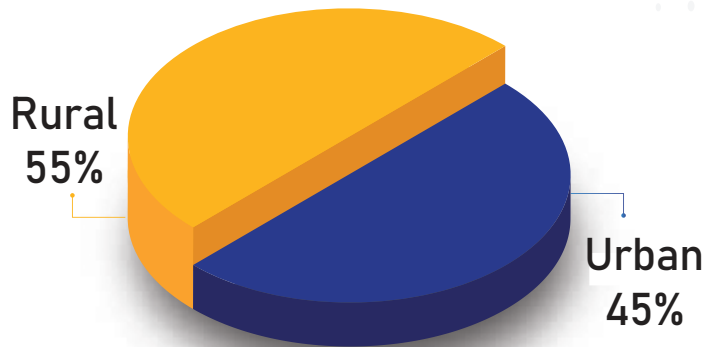

STEP 02

DATA ANALYSIS

Total level, key demographics (Setting, gender and age)

Counties further grouped into 12 regions for more robust analysis
Weights applied: Registered voters per county, Gender, Age and Setting

DEMOGRAPHICS

GENDER

AGE

SETTING

LEVEL OF INCOME

**TOP 20
SENATORS**

20

VIHIGA COUNTY