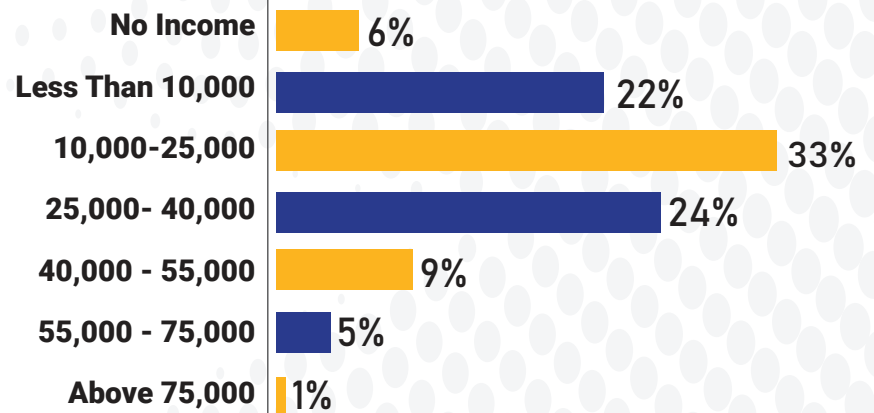

STEP 02

DATA ANALYSIS

Total level, key demographics (Setting, gender and age)

Counties further grouped into 12 regions for more robust analysis
Weights applied: Registered voters per county, Gender, Age and Setting

DEMOGRAPHICS

GENDER

AGE

SETTING

LEVEL OF INCOME

**TOP 20
SENATORS**

20

VIHIGA COUNTY